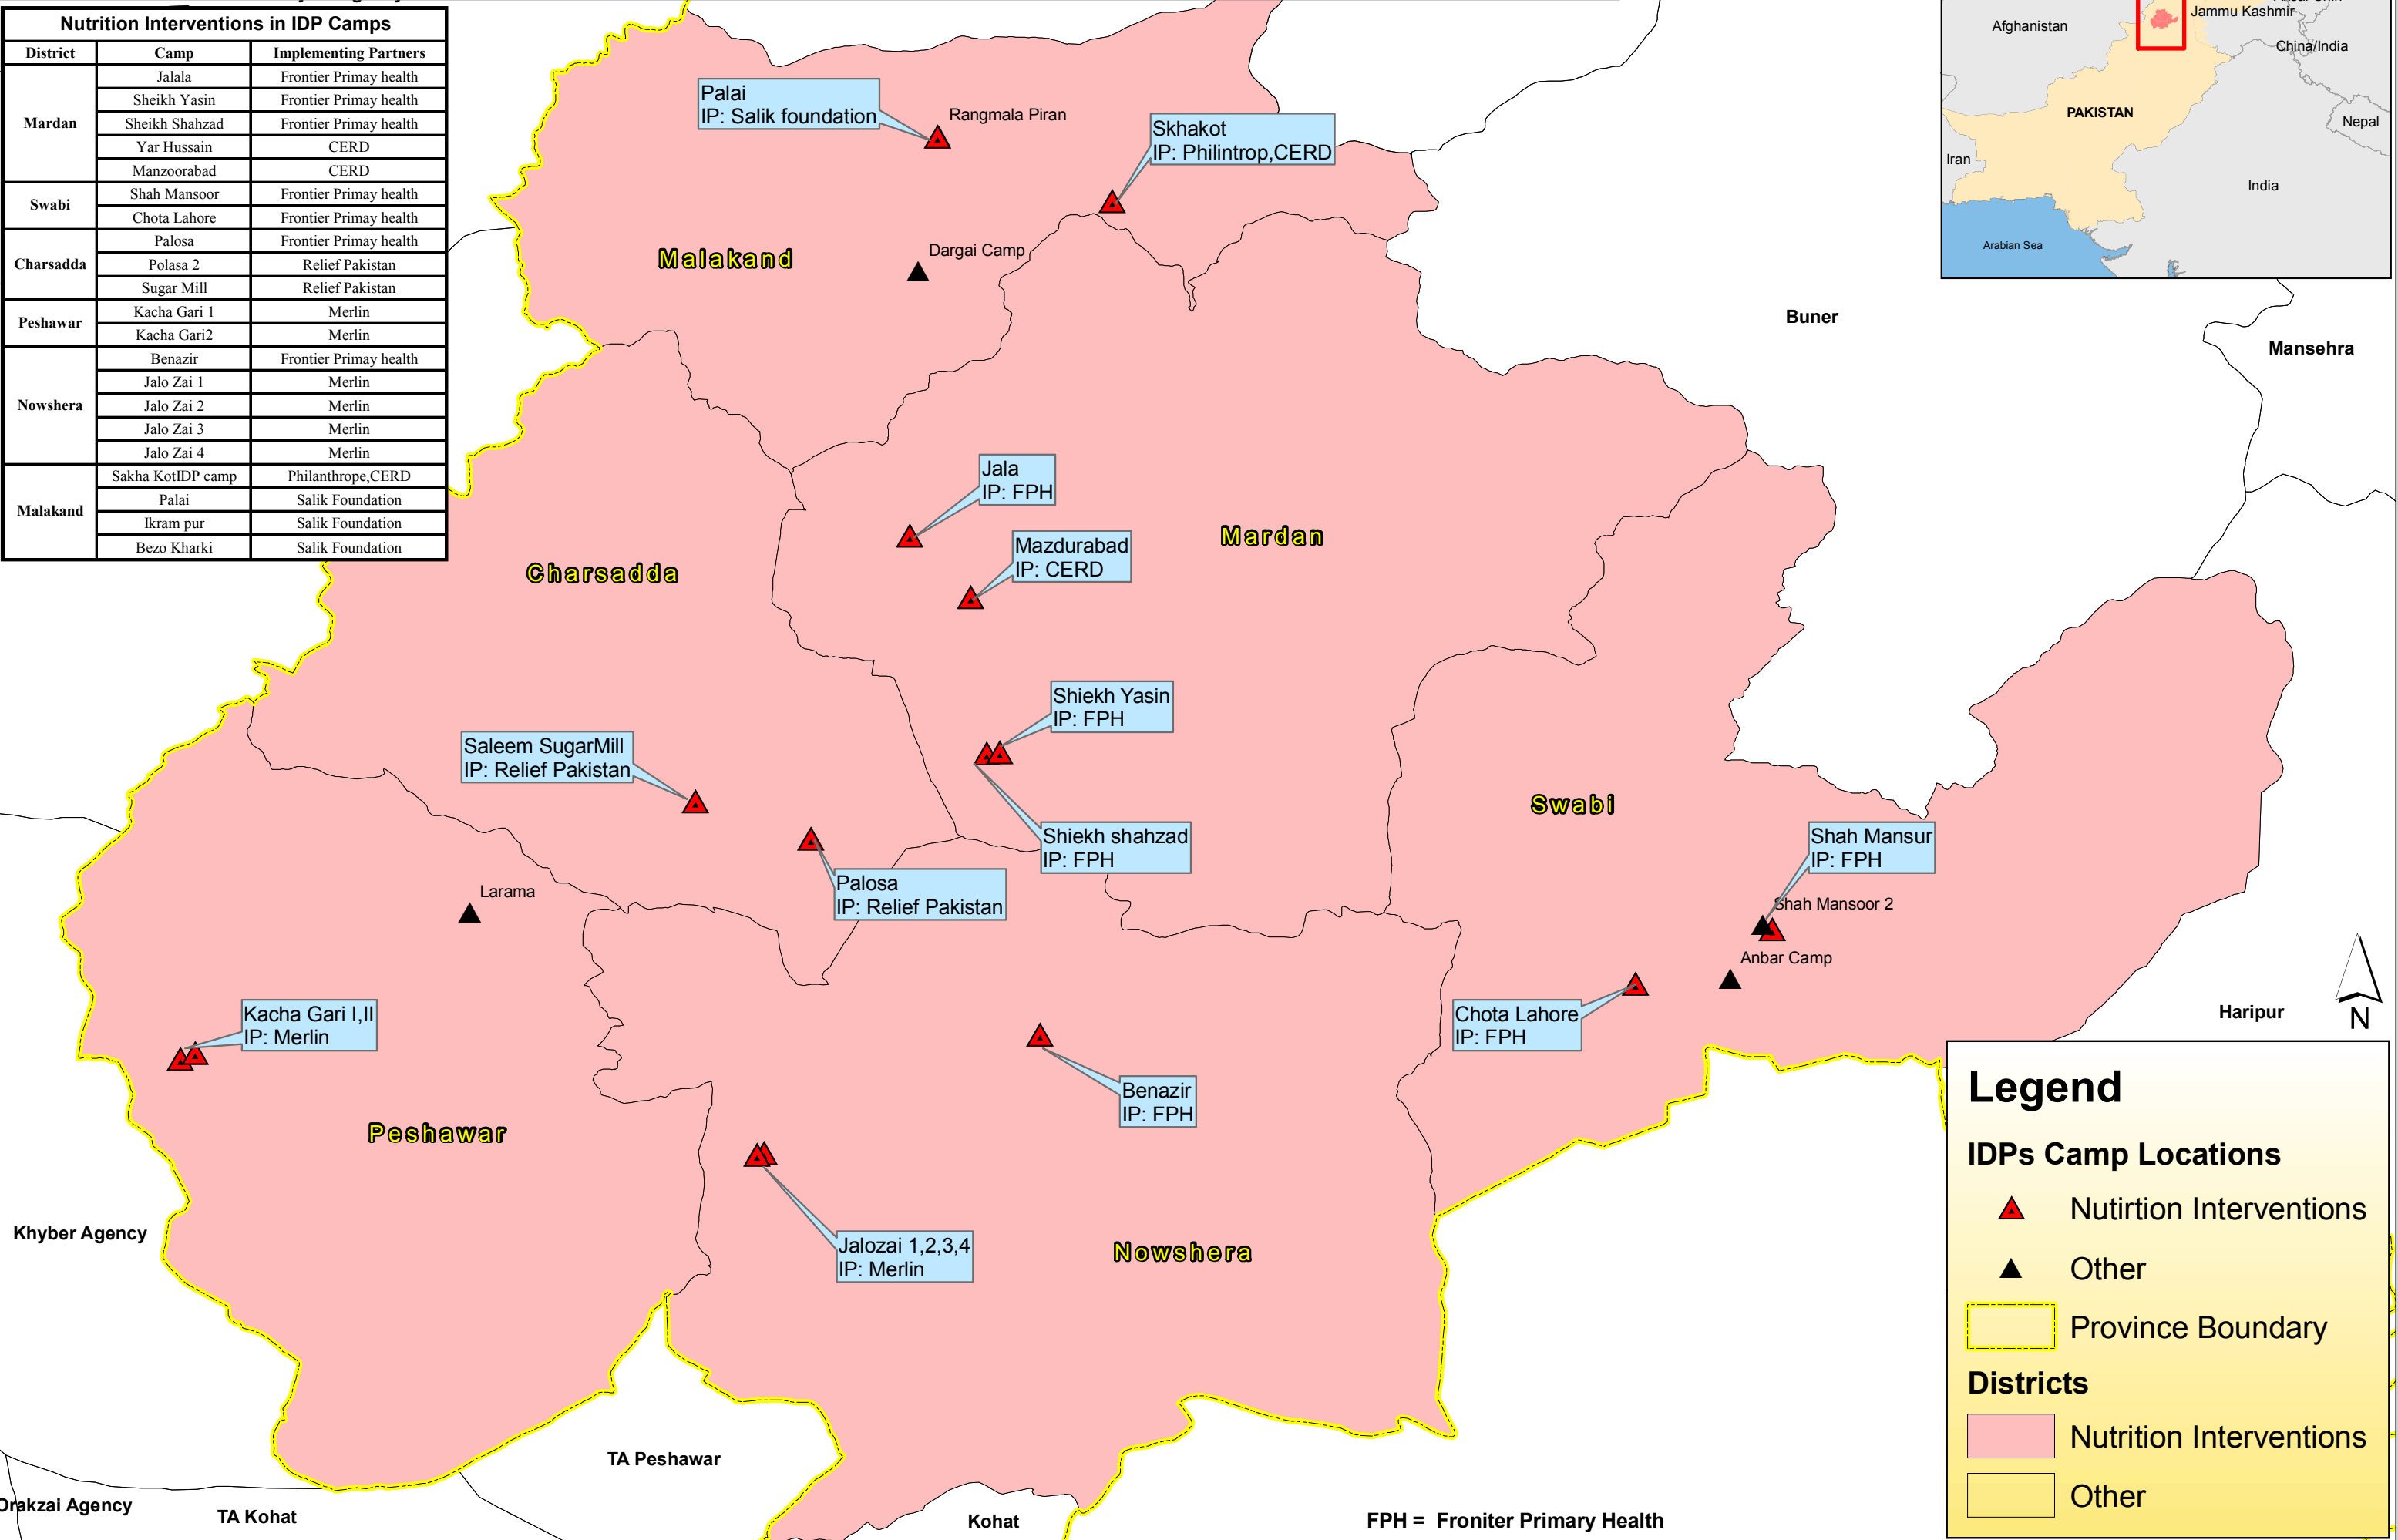

NUTRITION INTERVENTIONS In IDPs CAMPS

Humanitarian Response for IDPs - NWFP / FATA

Nutrition Interventions in IDP Camps		
District	Camp	Implementing Partners
Mardan	Jalala	Frontier Primay health
	Sheikh Yasin	Frontier Primay health
	Sheikh Shahzad	Frontier Primay health
	Manzoorabad	CERD
Swabi	Shah Mansoor	Frontier Primay health
	Chota Lahore	Frontier Primay health
Charsadda	Palosa	Frontier Primay health
	Polasa 2	Relief Pakistan
	Sugar Mill	Relief Pakistan
Peshawar	Kacha Gari 1	Merlin
	Kacha Gari2	Merlin
Nowshera	Benazir	Frontier Primay health
	Jalo Zai 1	Merlin
	Jalo Zai 2	Merlin
	Jalo Zai 3	Merlin
Malakand	Sakha KotIDP camp	Philanthrope,CERD
	Palai	Salik Foundation
	Ikram pur	Salik Foundation
	Bezo Kharki	Salik Foundation

Legend

IDPs Camp Locations

- ▲ Nutirtion Interventions
- ▲ Other

Province Boundary

- ▭ Province Boundary

Districts

- ▭ Nutrition Interventions
- ▭ Other

FPH = Froniter Primary Health