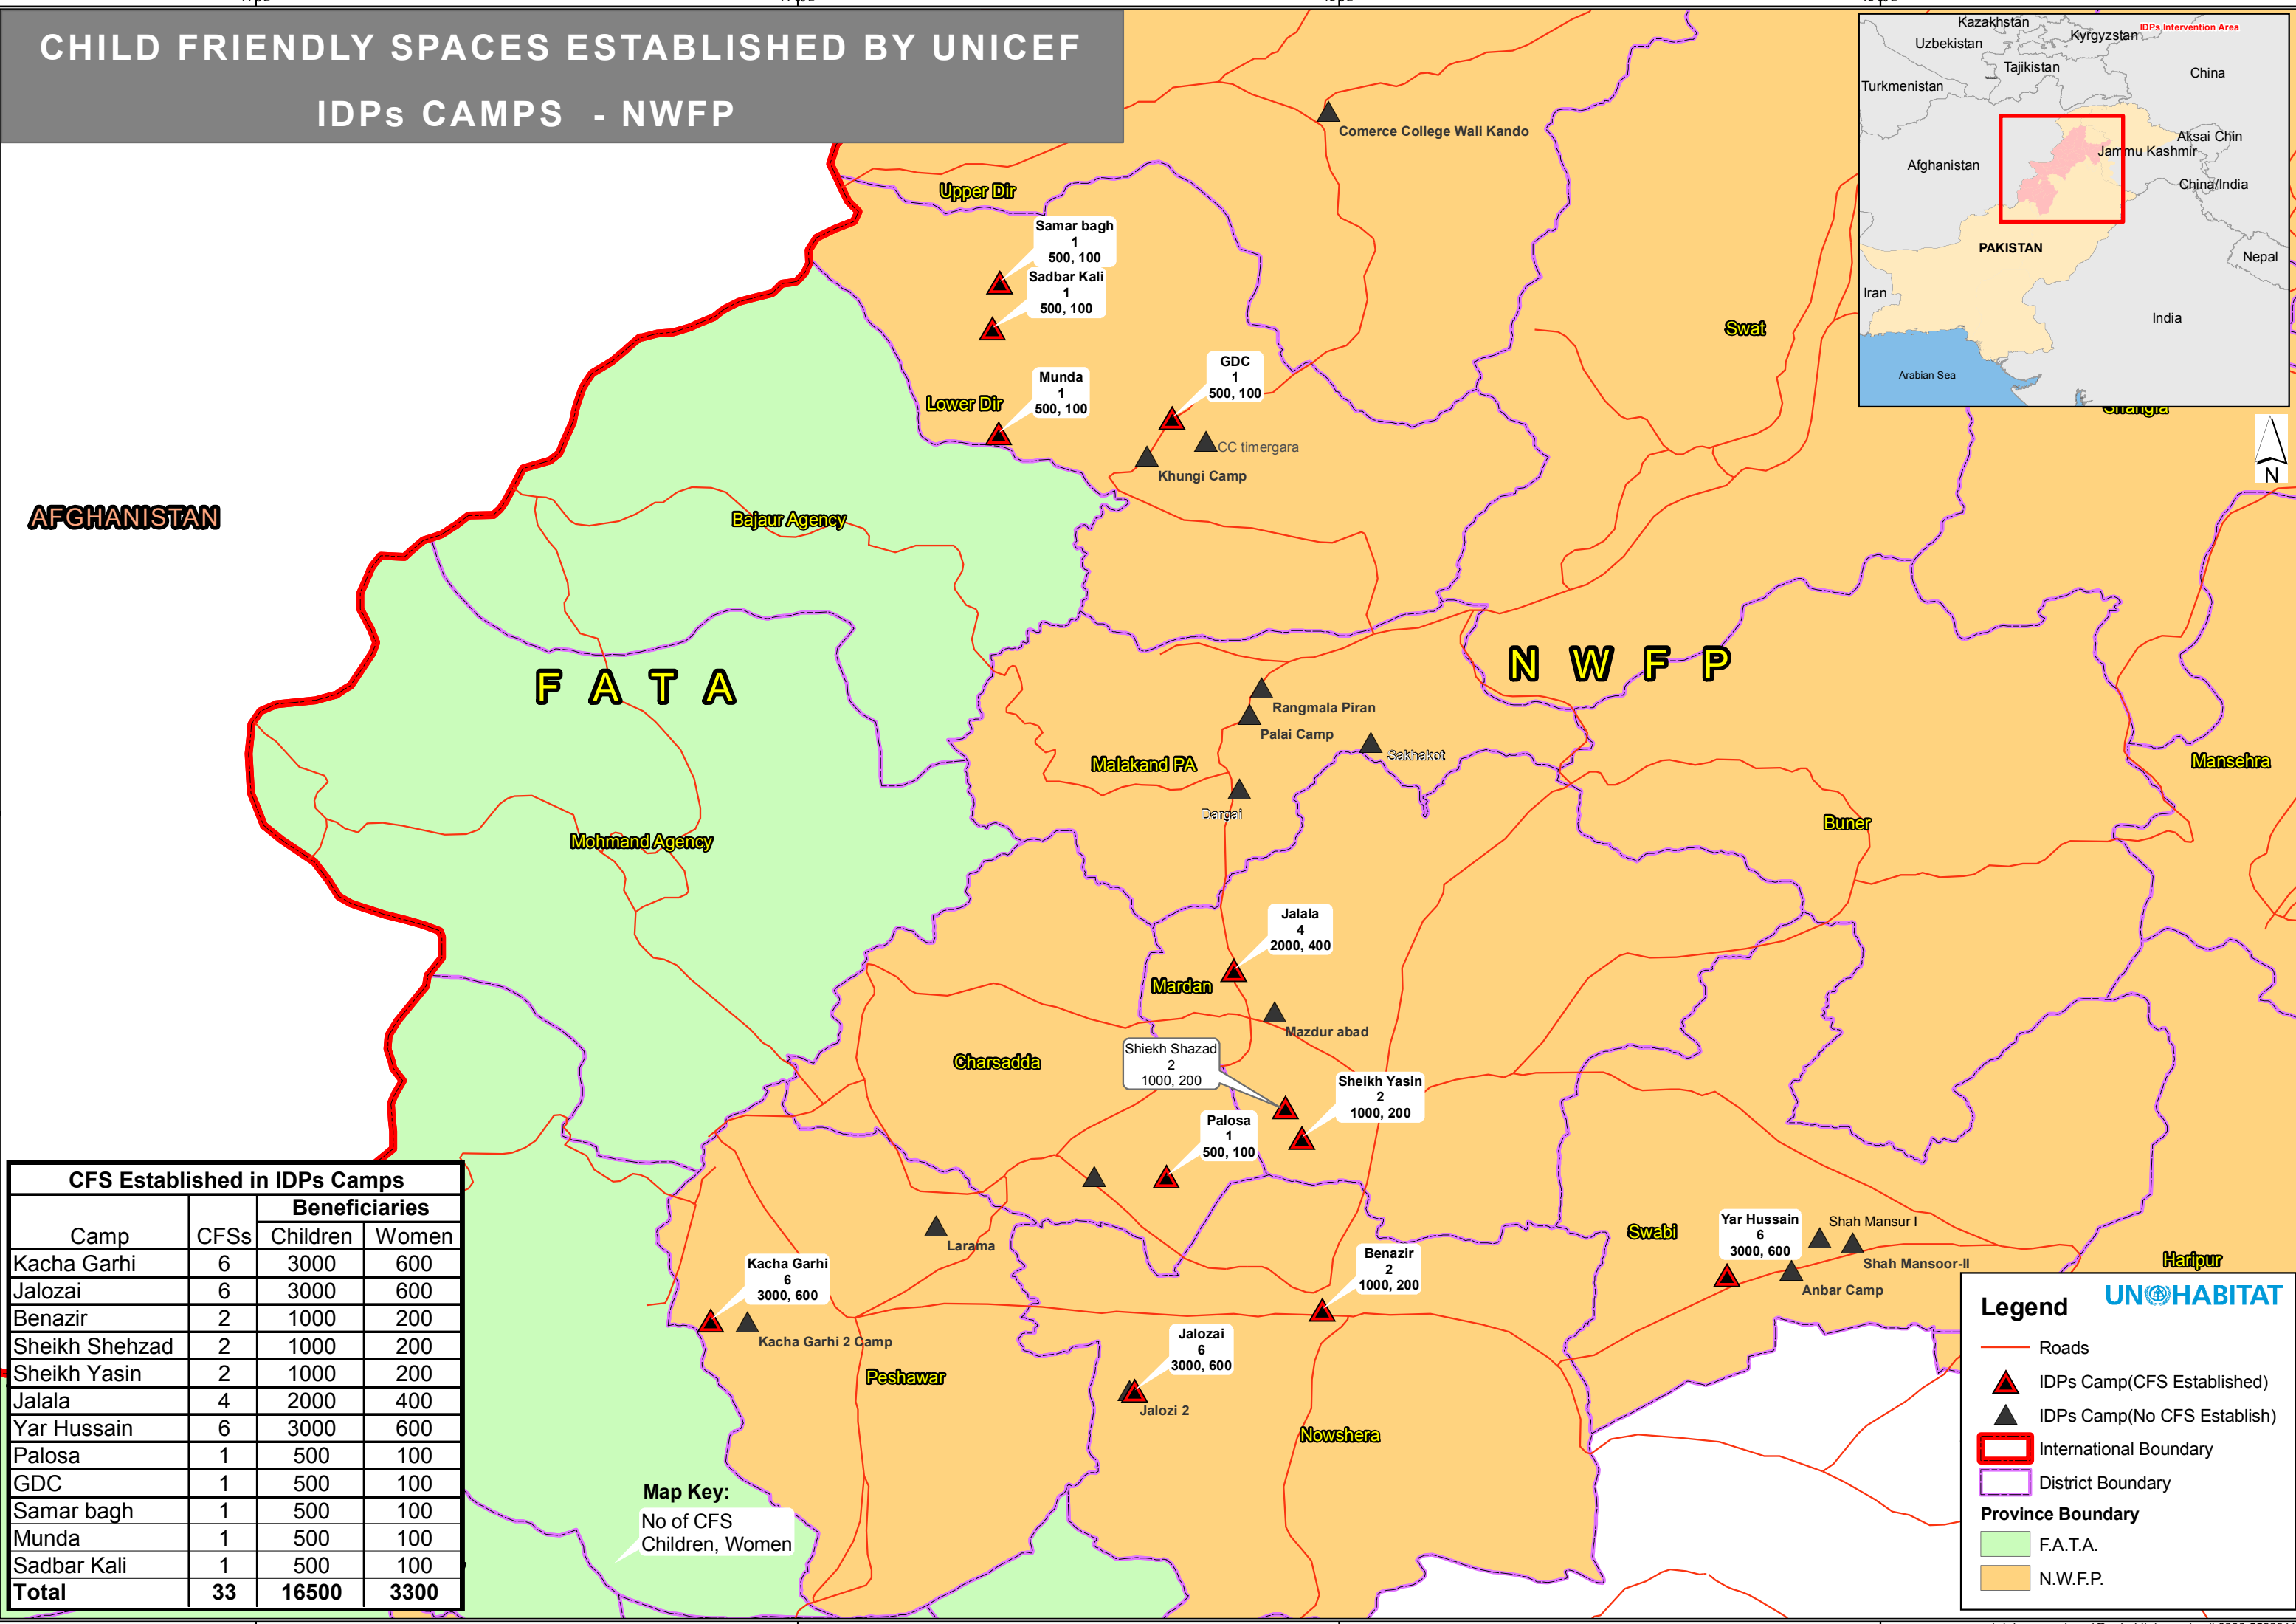

# CHILD FRIENDLY SPACES ESTABLISHED BY UNICEF

## IDPs CAMPS - NWFP

CFS Established in IDPs Camps			
Camp	CFSs	Beneficiaries	
		Children	Women
Kacha Garhi	6	3000	600
Jalozai	6	3000	600
Benazir	2	1000	200
Sheikh Shehzad	2	1000	200
Sheikh Yasin	2	1000	200
Jalala	4	2000	400
Yar Hussain	6	3000	600
Palosa	1	500	100
GDC	1	500	100
Samar bagh	1	500	100
Munda	1	500	100
Sadbar Kali	1	500	100
<b>Total</b>	<b>33</b>	<b>16500</b>	<b>3300</b>

**Map Key:**  
No of CFS  
Children, Women

**Legend**

- Roads
- ▲ IDPs Camp(CFS Established)
- ▲ IDPs Camp(No CFS Establish)
- International Boundary
- District Boundary
- Province Boundary
- F.A.T.A.
- N.W.F.P.